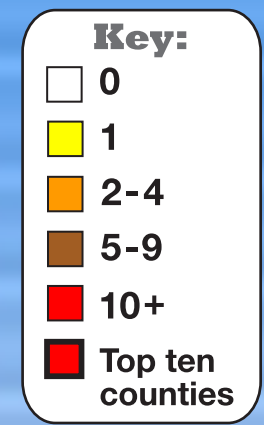

**Top 10 counties for equipment theft**

County	State	Thefts
Harris	TX	222
Miami-Dade	FL	203
Dallas	TX	143
Oklahoma	OK	96
Montgomery	TX	94
Maricopa	AZ	92
Wake	NC	86
Los Angeles	CA	84
Mecklenburg	NC	84
Muscogee	GA	82

# 2010 U.S. Equipment Theft by County

**Top 10 counties for equipment recovery**

County	State	Recoveries
Miami-Dade	FL	67
Los Angeles	CA	34
Harris	TX	33
Dallas	TX	29
Riverside	CA	26
Greene	MO	24
Maricopa	AZ	23
Tulsa	OK	21
Fresno	CA	20
Clark	NV	19