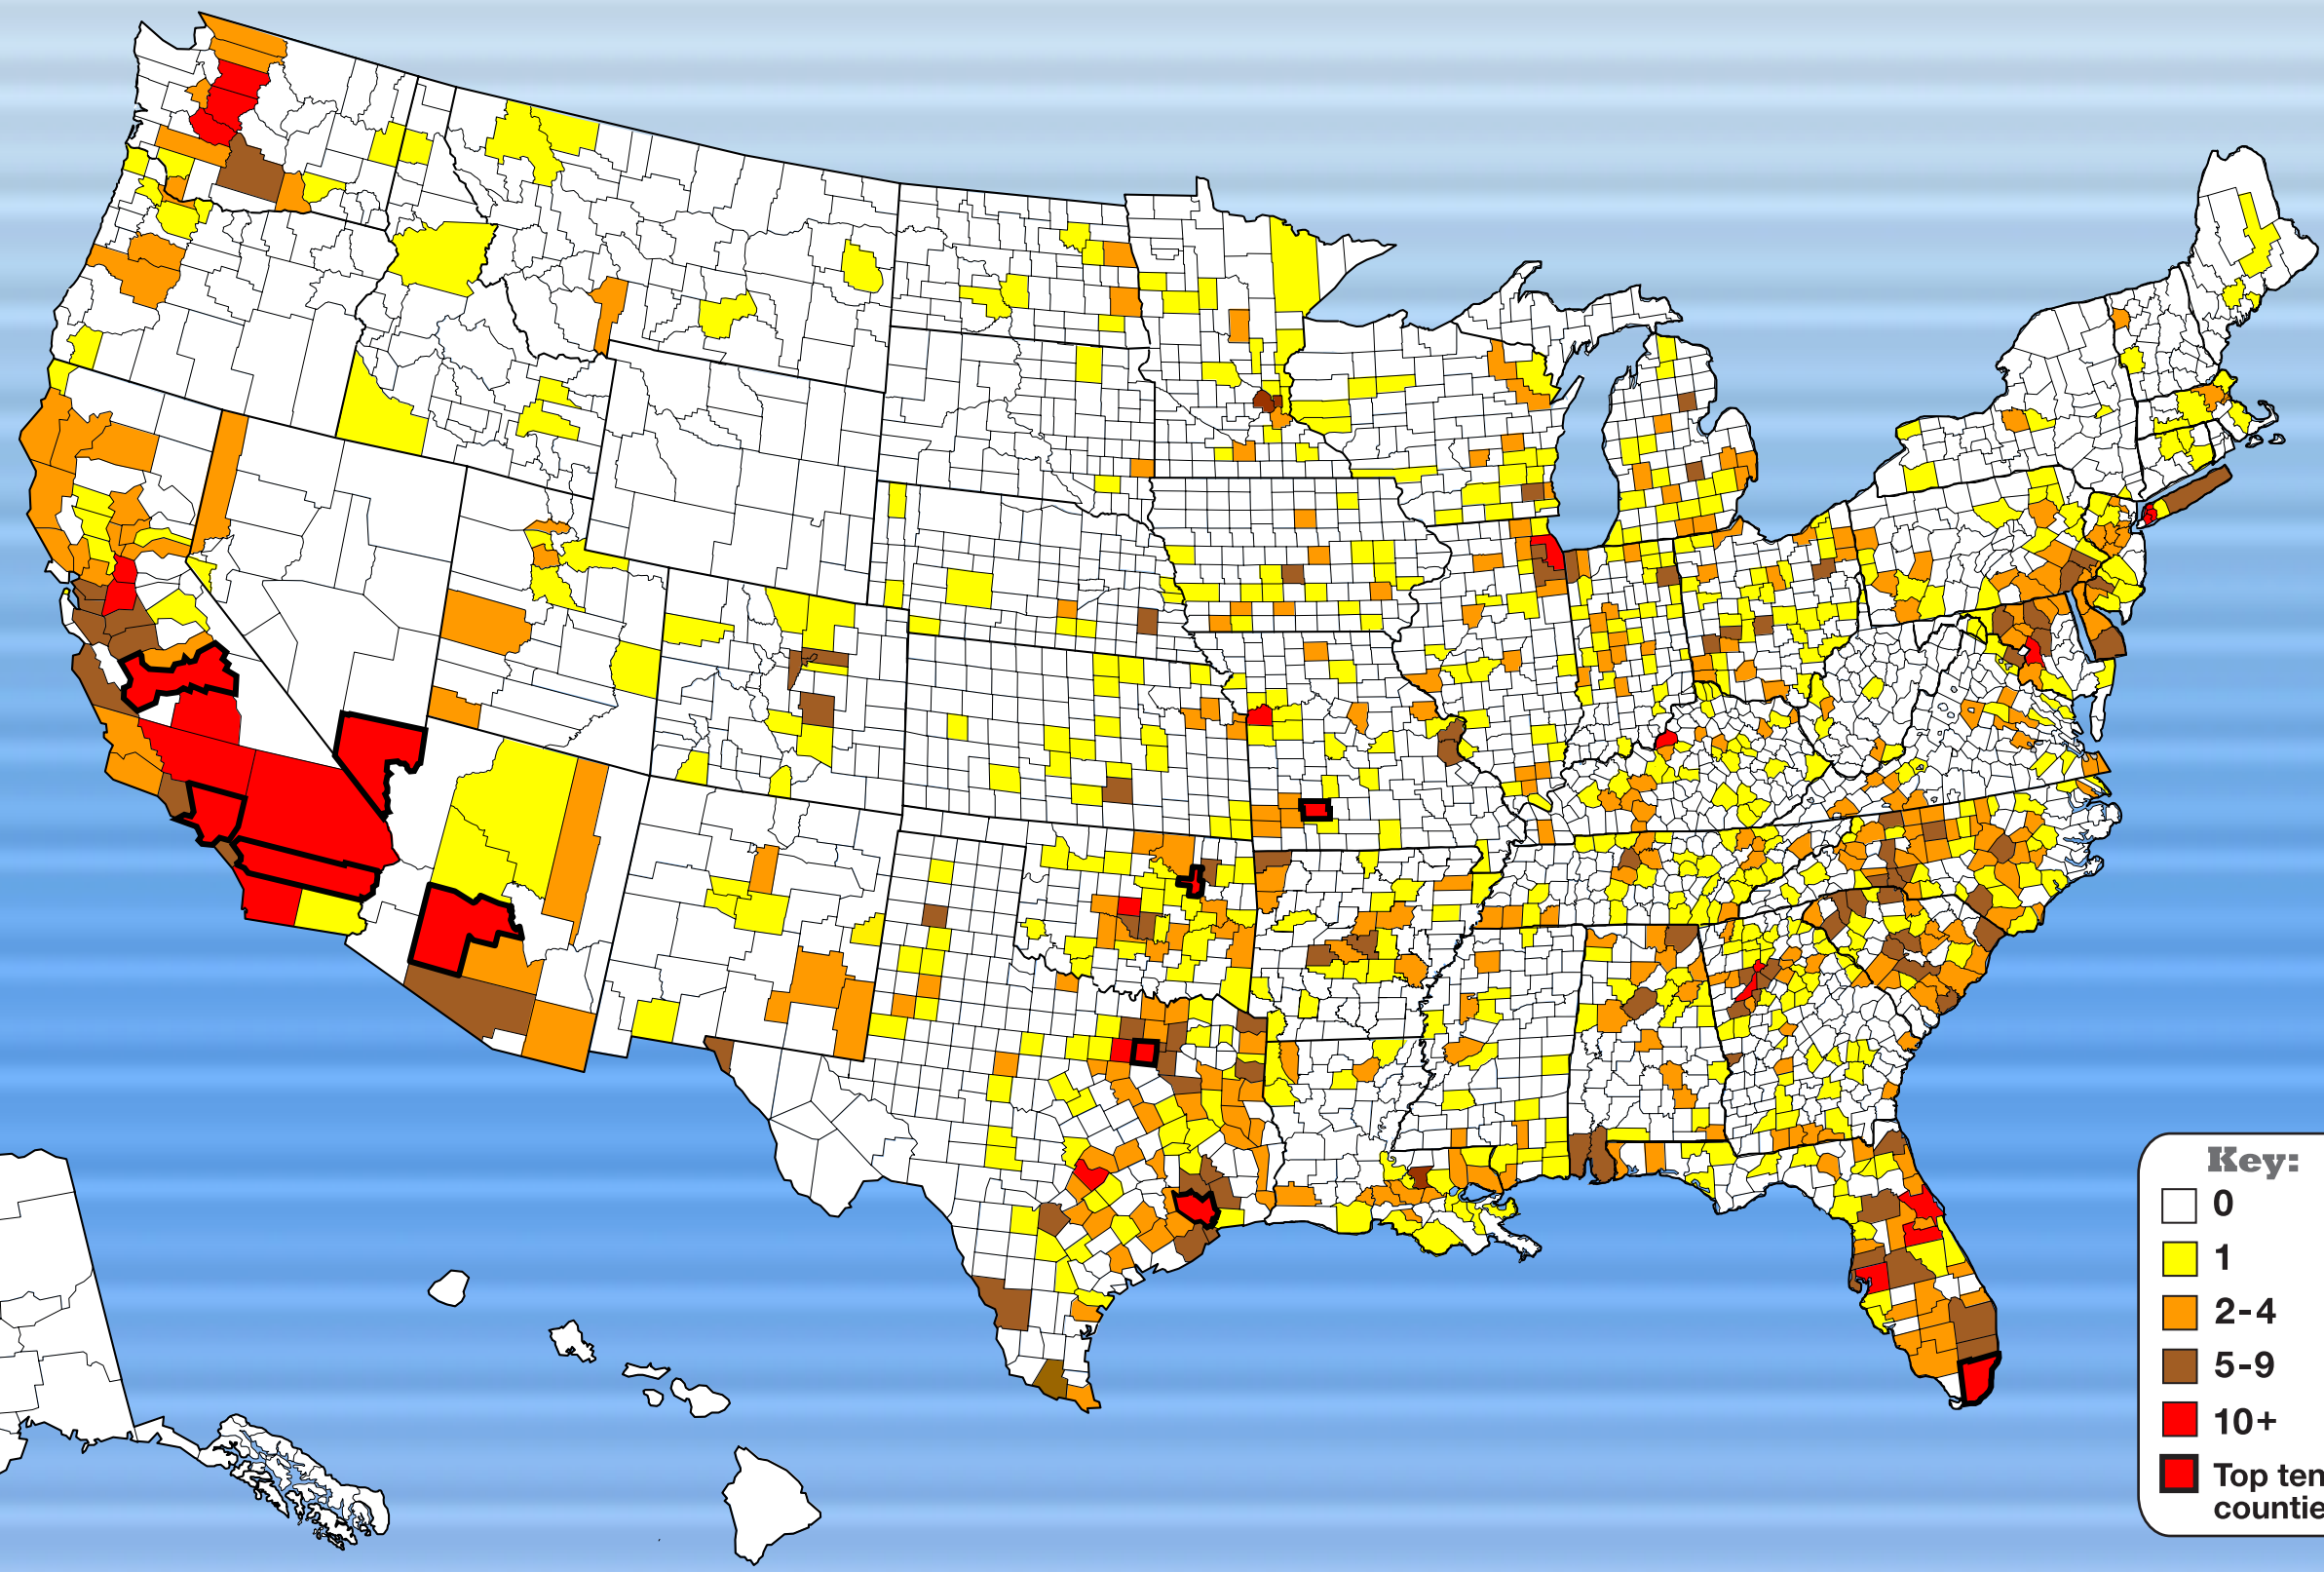

**Top 10 counties for equipment theft**

County	State	Thefts
Harris	TX	222
Miami-Dade	FL	203
Dallas	TX	143
Oklahoma	OK	96
Montgomery	TX	94
Maricopa	AZ	92
Wake	NC	86
Los Angeles	CA	84
Mecklenburg	NC	84
Muscogee	GA	82

# 2010 U.S. Equipment Theft by County

**Top 10 counties for equipment recovery**

County	State	Recoveries
Miami-Dade	FL	67
Los Angeles	CA	34
Harris	TX	33
Dallas	TX	29
Riverside	CA	26
Greene	MO	24
Maricopa	AZ	23
Tulsa	OK	21
Fresno	CA	20
Clark	NV	19

# 2010 U.S. Equipment Recovery by County