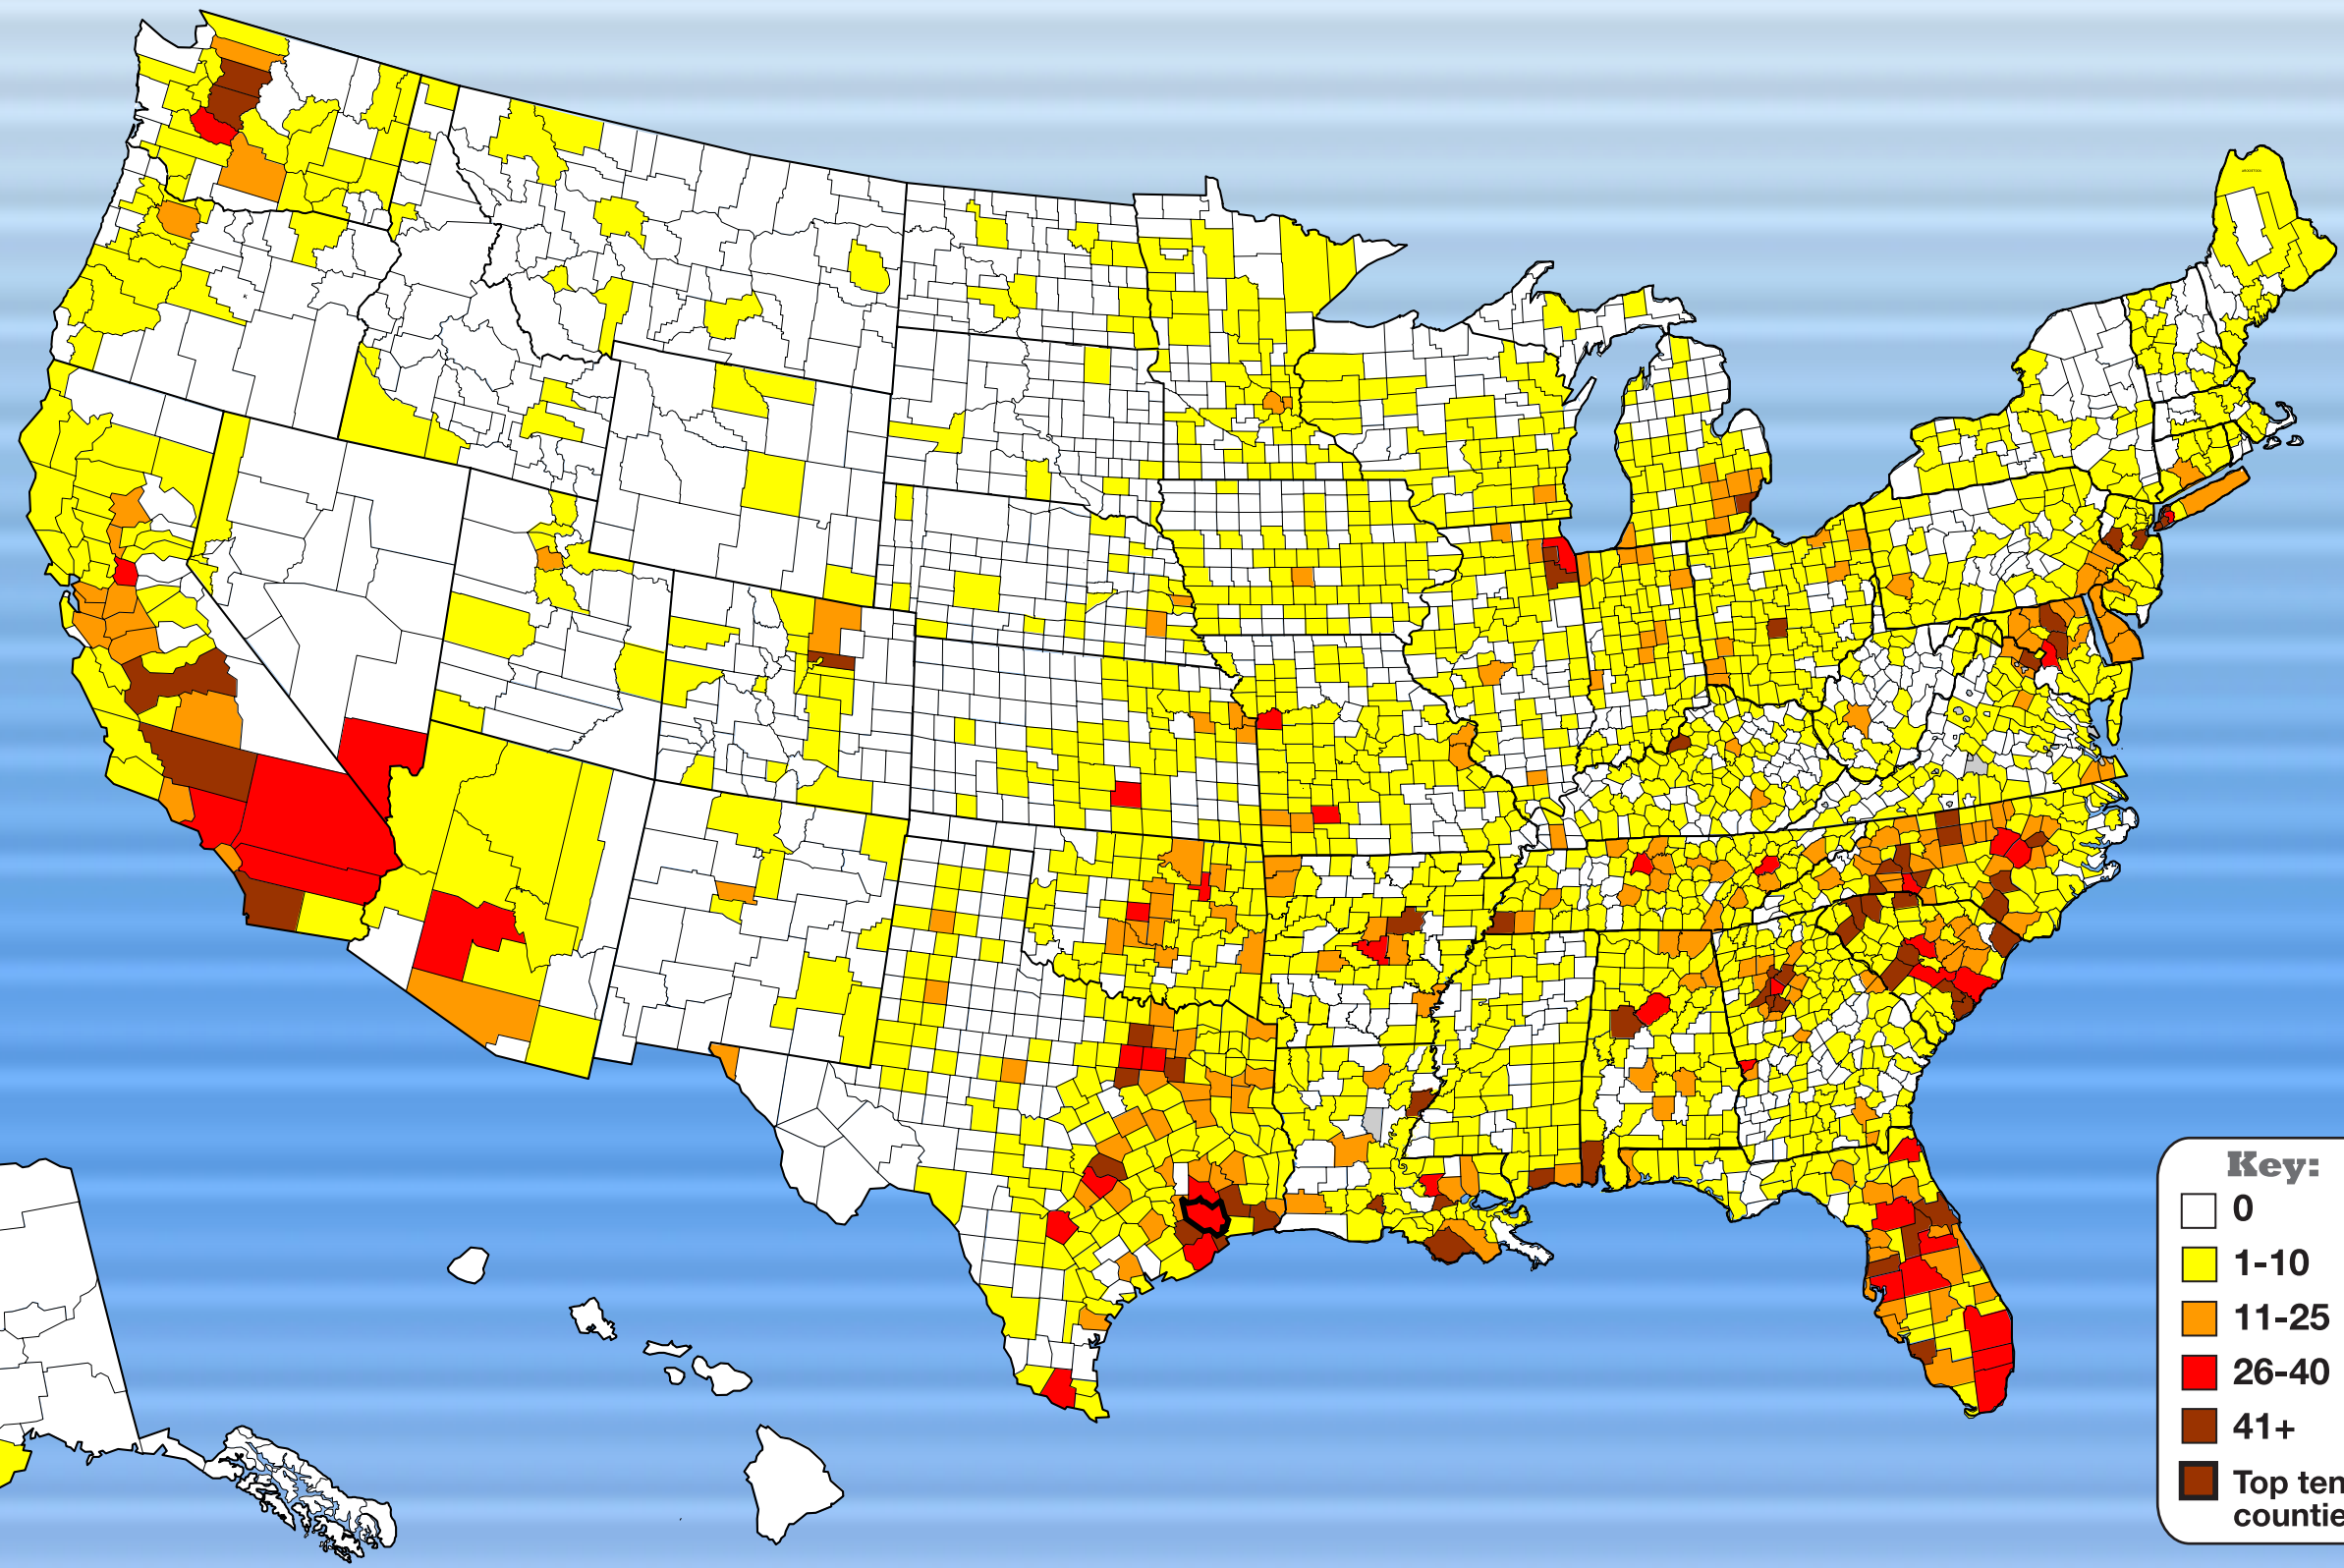

**Top 10 counties for equipment theft**

County	State	Thefts
Harris	TX	222
Miami-Dade	FL	203
Dallas	TX	143
Oklahoma	OK	96
Montgomery	TX	94
Maricopa	AZ	92
Wake	NC	86
Los Angeles	CA	84
Mecklenburg	NC	84
Muscogee	GA	82

# 2010 U.S. Equipment Theft by County

**Top 10 counties for equipment recovery**

County	State	Recoveries
Miami-Dade	FL	67
Los Angeles	CA	34
Harris	TX	33
Dallas	TX	29
Riverside	CA	26
Greene	MO	24
Maricopa	AZ	23
Tulsa	OK	21
Fresno	CA	20
Clark	NV	19

# 2010 U.S. Equipment Recovery by County