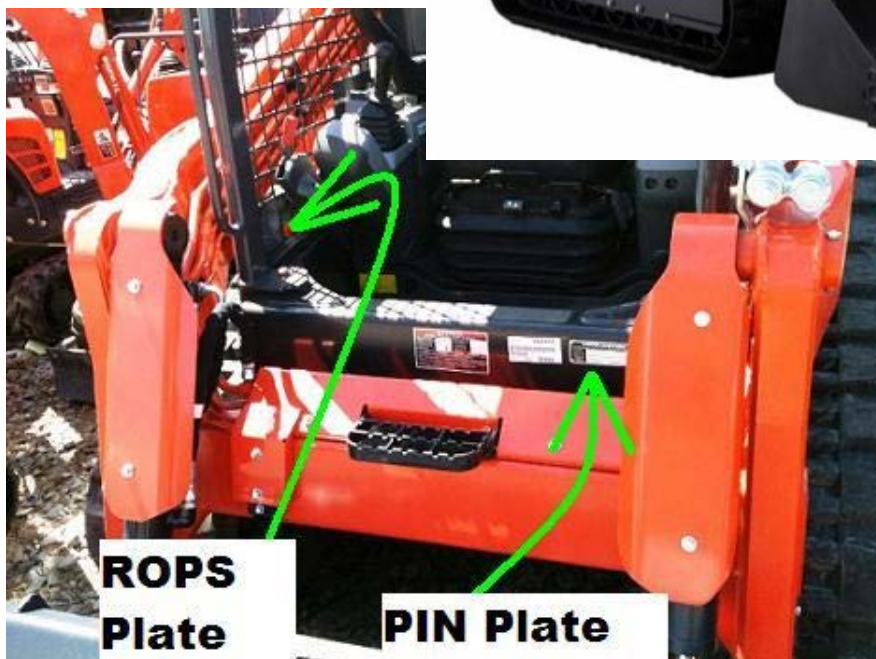

Equipment Theft Alert

Tennessee Kubota Loaders 6/14/2018

Machine Details:

Make/Model: Kubota SVL-95-2SH
Type: Compact Tracked Loader
Serial Number: 39311

Make/Model: Kubota SVL-95-2SHFC
Type: Compact Tracked Loader
Serial Number: 39388

Pictured is an example of a similar Kubota SVL-95. Both machines are new.

The machine Serial Number/PIN plate is on the front of the cab, just below the door and above the entry step.

There is also a serial number plate or decal inside the cab, which is the cab/ROPS serial number and **does not** identify the machine. Be certain to examine the correct plate.

Law Enforcement - For access to NER's equipment ownership registration and theft records, and for machine identification assistance, call NICB: **800-447-6282**. For online access, see www.ner.net/law-enforcement.html

Industry – Report suspicious activity involving equipment – **Dial 911**

Register to receive NER's email alerts at: www.ner.net/theft-alerts.html