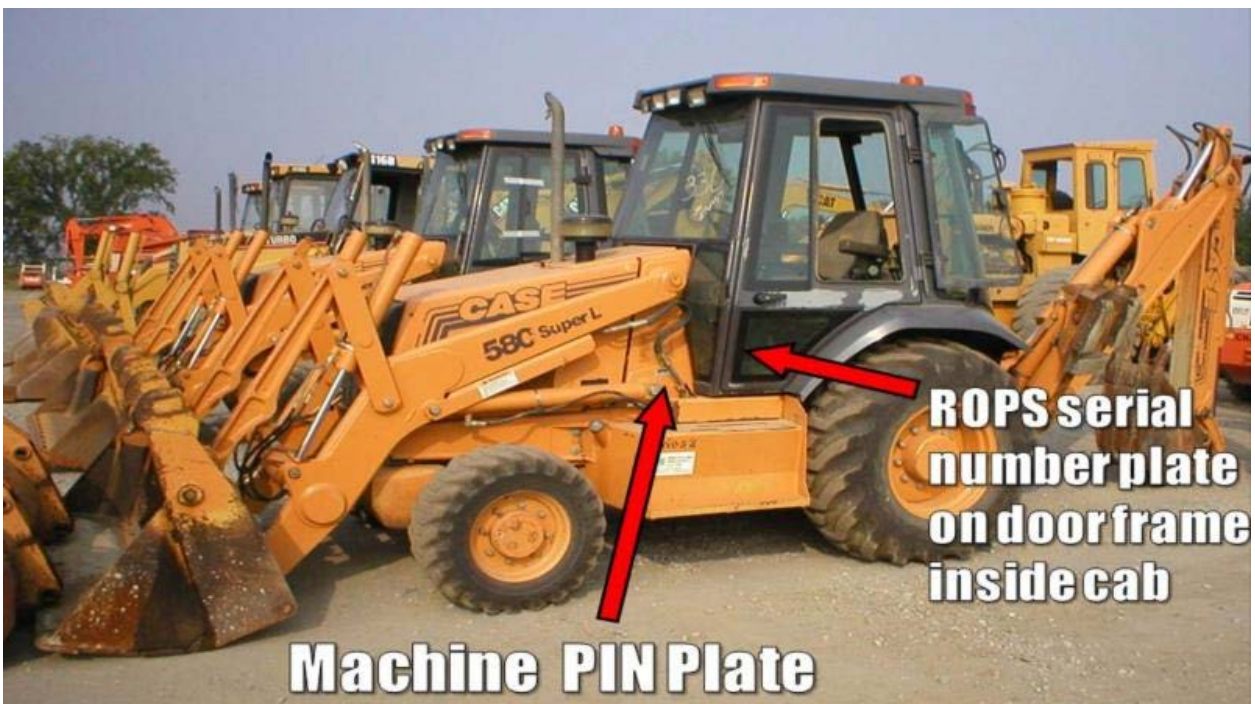

## Michigan Case Backhoe 6/2/2018

On Saturday June 2nd, 2018, the below described Case Backhoe was discovered stolen from a job site at 11700 E 10 Mile Road, Warren, Michigan (Villa at City Center).

Please forward this alert to anyone who may have witnessed activity in the area, and investigators working on similar crimes.

### Machine Details:

Make/Model: 1996 Case 580-Super-L

Type: Backhoe Loader

Product Identification Number: **JJG0194046**

Pictured is a similar Case 580-Super-L. The stolen machine is also an enclosed cab 4x4.

The machine PIN plate is above the left entry step/fuel tank, near the loader hydraulic cylinder mounting point. There may also be a serial number plate on the door pillar inside the cab, which is the cab/ROPS serial Number plate and does not identify the machine.