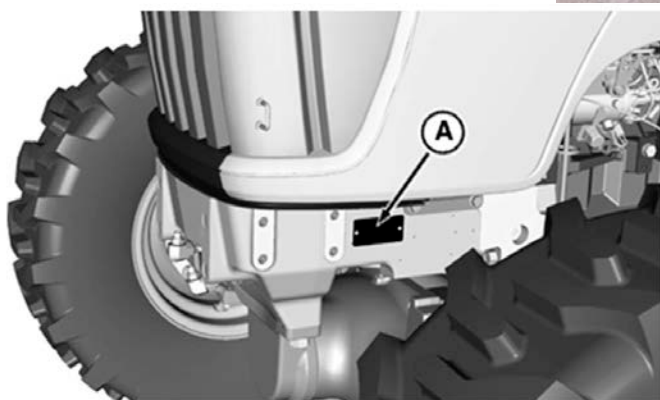

Machine Details:

Make/Model: 2014 John Deere 5055-E

Type: Utility Tractor with Loader Attachment

Product Identification Number: **1PY5055ETE4130064**

Loader Attachment Details:

Make/Model: 2014 John Deere H-240

Product Identification Number: **1P0H240XCED016036**

The stolen machine is a cab tractor with 4WD, similar to the example image.

The tractor PIN plate is on the left frame, just above the front axle. Note that this may be somewhat obscured by the loader attachment frame.