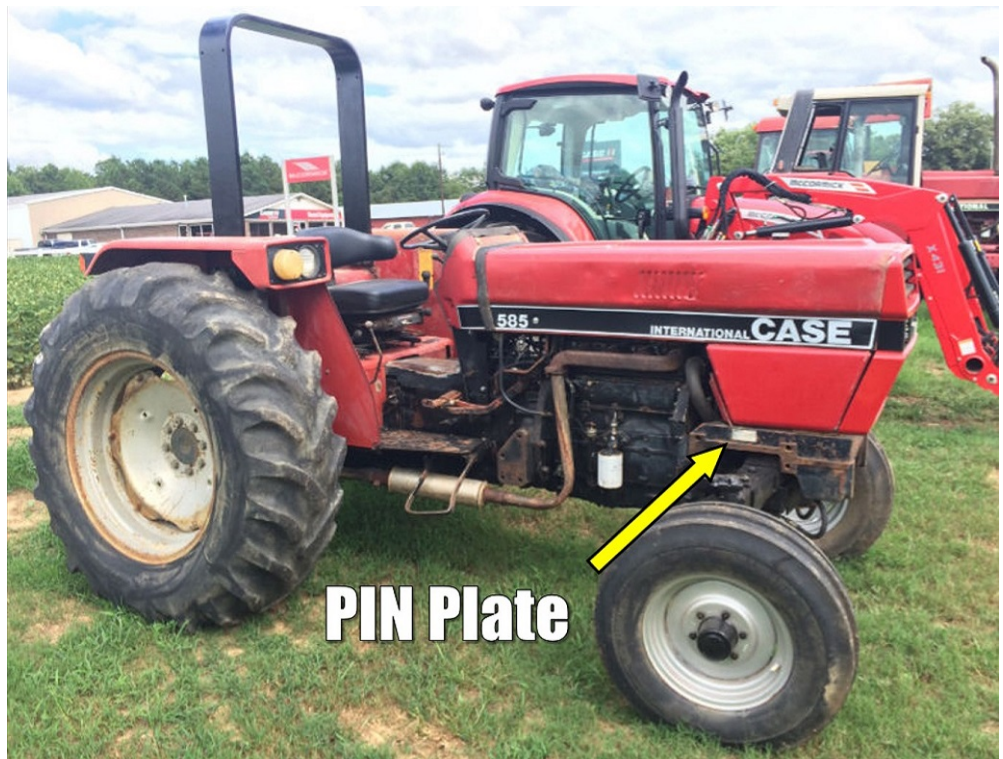

Equipment Theft Alert

Tennessee Case IH Tractor 12.12.2017

Overnight Monday December 11th to the theft discovery Tuesday December 12th, the below described Case IH Tractor was stolen from a farm property in the area of 600 Big Dry Creek Road, Pulaski, Giles County, Tennessee.

Equipment Details:

Make/Model: 1985 Case IH 585

Type: Utility Tractor

Product Identification Number: **B500223B027028**

The stolen tractor has a homemade wooden box on the three-point hitch. The tractor did not have a loader attachment.

Pictured is a similar Case IH 585. The machine ID plate (PIN plate) is on the front right frame above the axle, or on the left engine cover just forward of the operator.

Law Enforcement - For access to NER's equipment ownership registration and theft records, and for machine identification assistance, call NICB: **800-447-6282**. For online access, see www.ner.net/law-enforcement.html