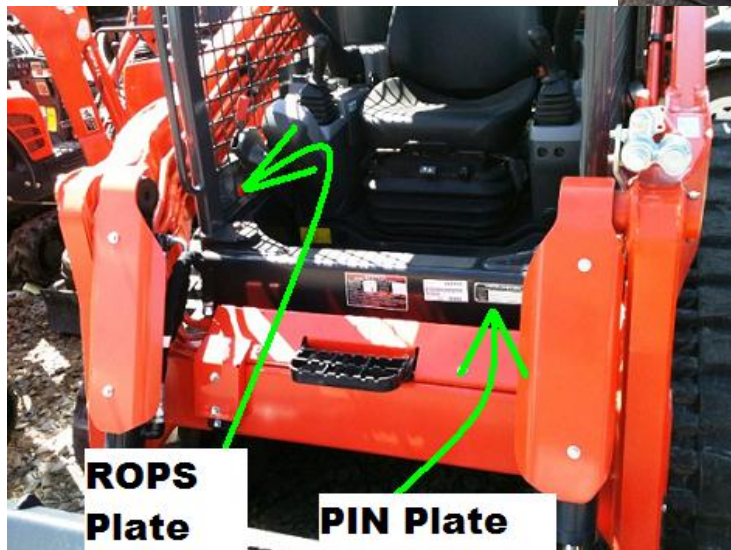

Equipment Theft Alert

Tennessee Kubota Loader 10.30.2017

Between Friday October 27th and Monday October 30th 2017, the below described Kubota Tracked Skid Steer was stolen from a job site at 5 Chamblee Court, Signal Mountain, Tennessee.

Machine Details:

Make/Model: Kubota SVL-90-2

Type: Compact Tracked Loader/Tracked Skid Steer

Machine Serial Number: **13881**

Pictured is a similar SVL-90-2. The machine serial number/PIN plate is affixed to the lower front portion of the cab, just below the entry step.

The detail illustrates the machine PIN plate and the cab ROPS plate locations. The ROPS serial number does not identify the machine and must not be confused as the machine PIN plate.

Law Enforcement - For access to NER's equipment ownership registration and theft records, and for machine identification assistance, call NICB: **800-447-6282**. For online access, see www.ner.net/law-enforcement.html